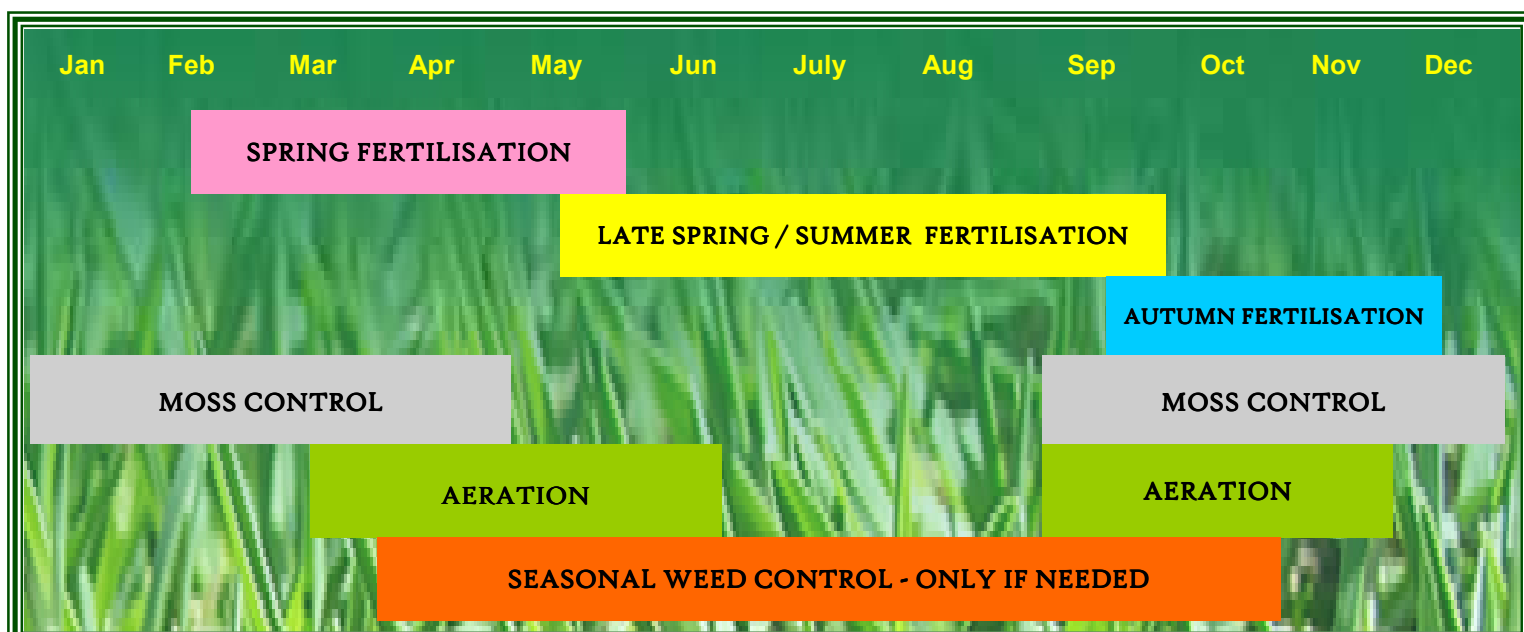

WEED MAN ANNUAL LAWN CARE PROGRAMMES

I. FOR UTILITY LAWNS TO STAY IN GOOD CONDITION

II. FOR TROUBLESOME LAWNS

III. FOR LAWNS REQUIRING RENOVATION TREATMENTS